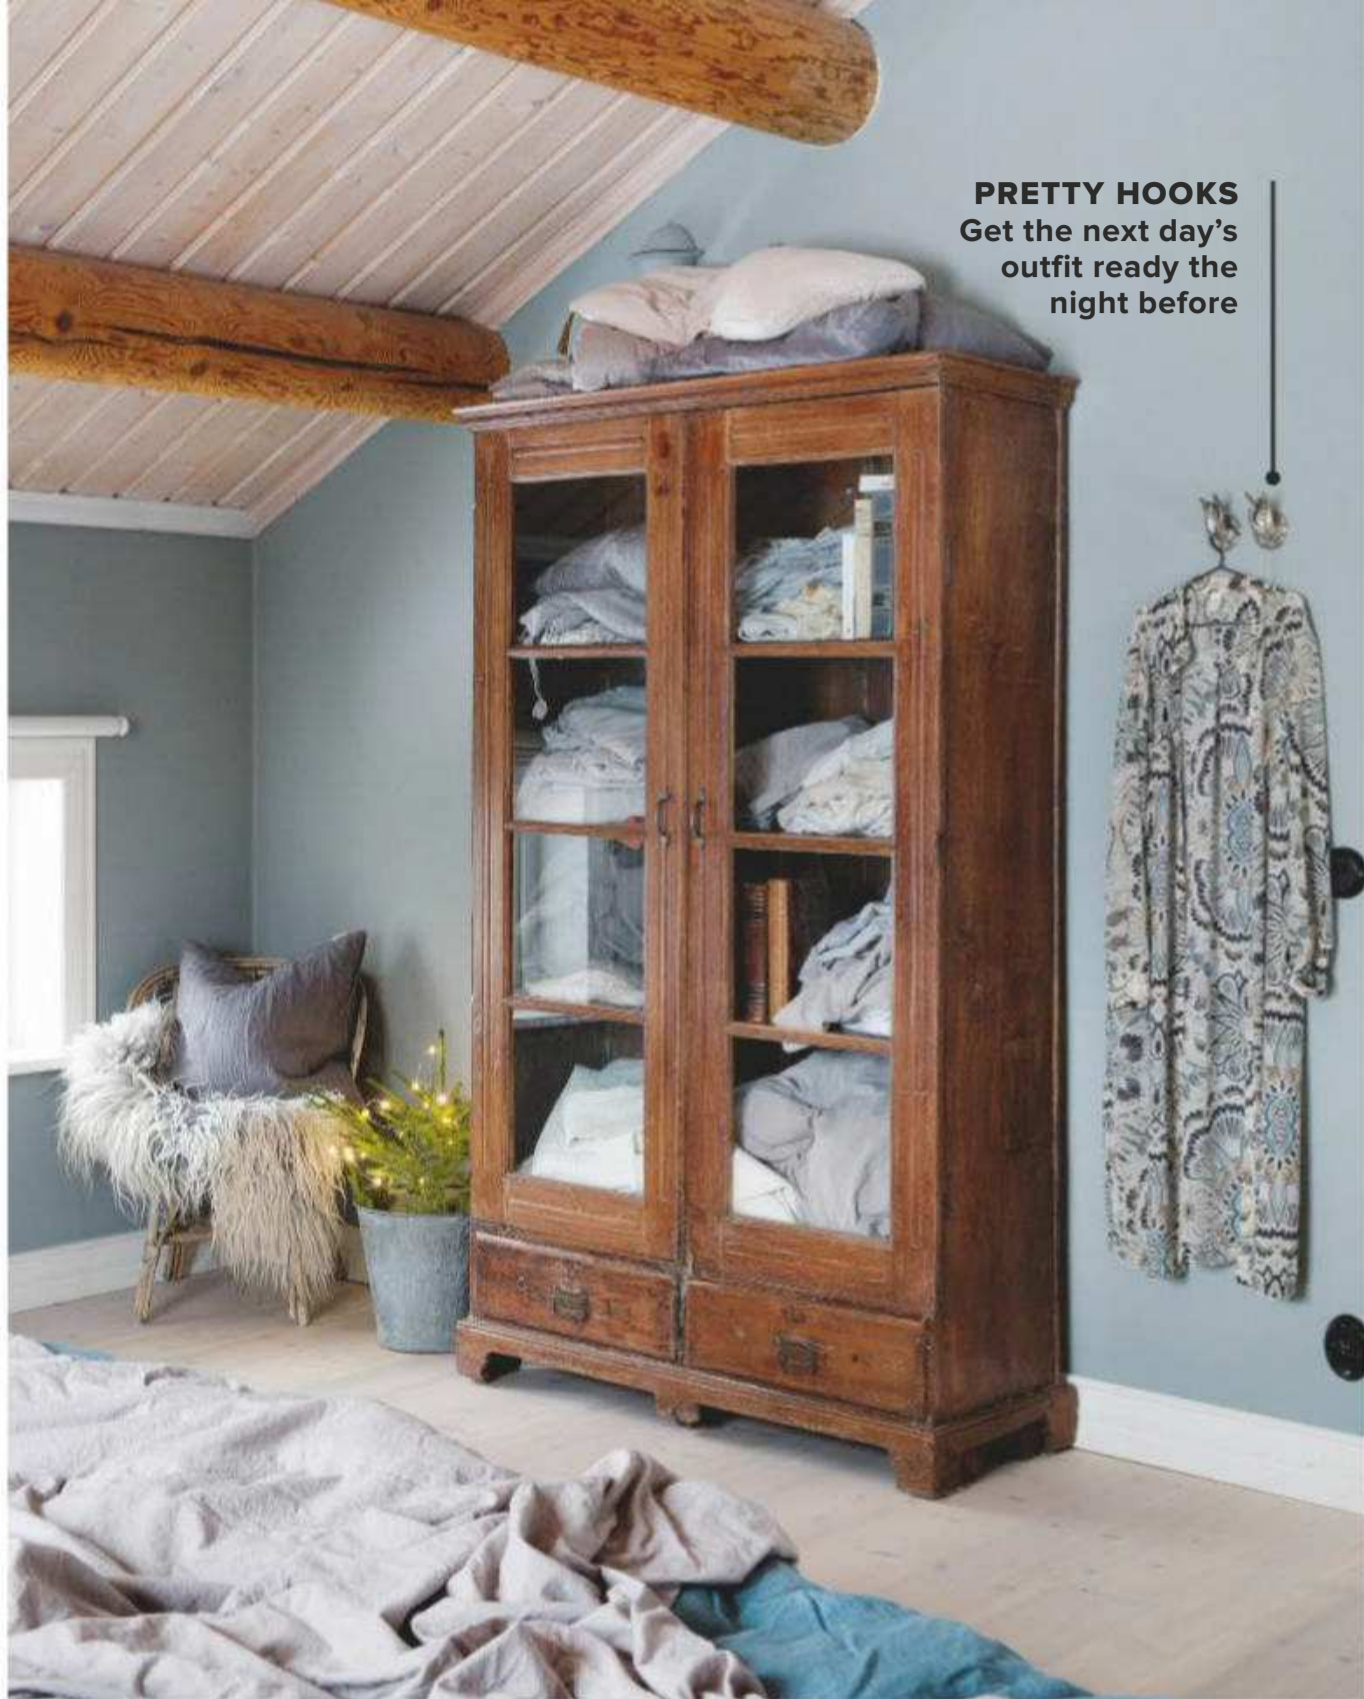

PRETTY HOOKS
Get the next day's outfit ready the night before

Add 'hero' vintage pieces of furniture

An old shop cabinet is the perfect place to keep bedlinen. 'Old furniture has a timeless look,' says Lena. 'I love the patina of second-hand pieces, whether they're worn wood or painted.'

BUY THE KEY PIECES

For similar cabinet, try the Original Rustic Glazed Display, £400, Oak Furnitureland

Make shelving subtle

By painting the picture ledge in the same colour as the wall, Lena has let the vintage desk in her bedroom steal the spotlight.

BUY THE KEY PIECES

Desk, for similar, try the Sienna dressing table, £499, Feather & Black. For similar chair, try the Laura, £139, Bloomingville at Royal Design