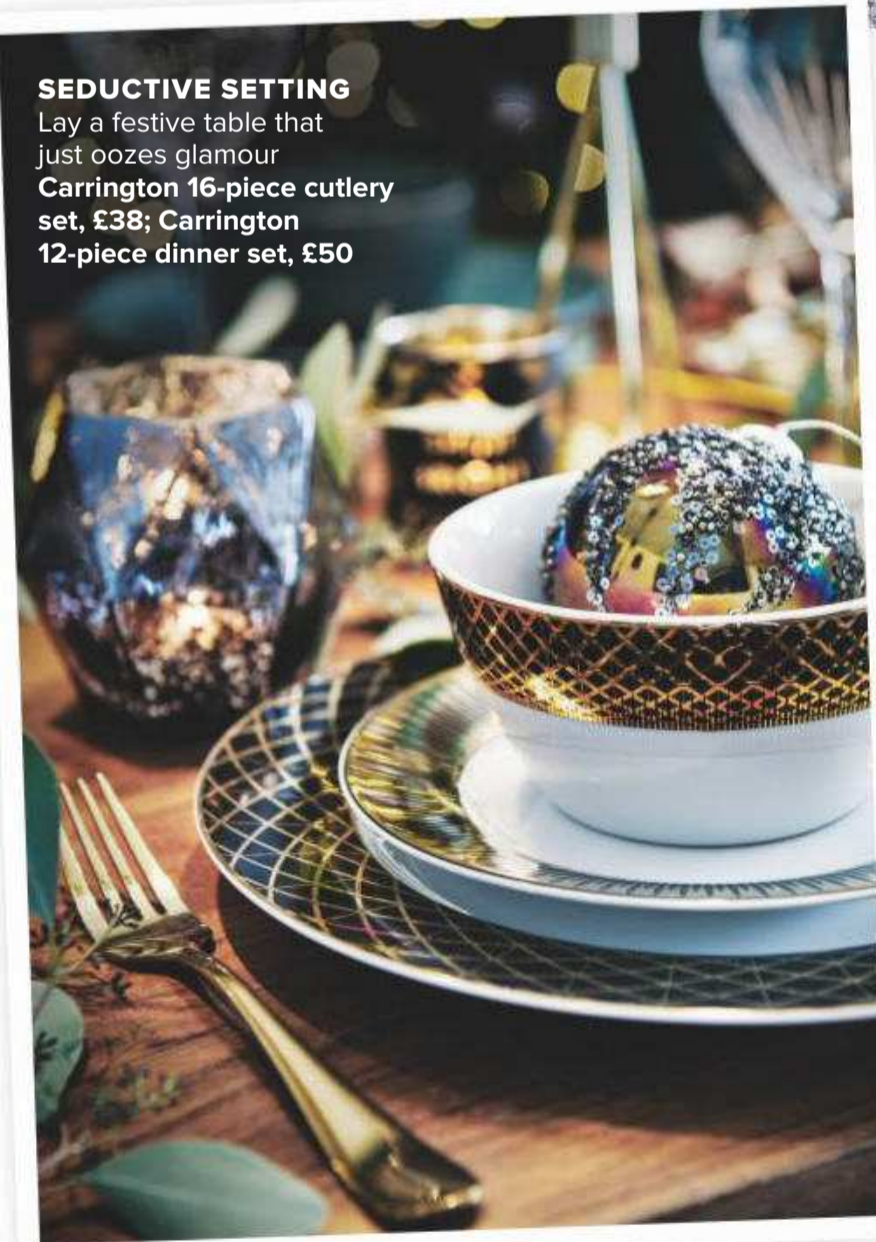

SEDUCTIVE SETTING

Lay a festive table that just oozes glamour
Carrington 16-piece cutlery set, £38; Carrington 12-piece dinner set, £50

PIN IT!

To shop and save items on this page to your Pinterest board, and to be inspired by more of our favourite festive homewares from Next Home, open the Pinterest app, tap the camera icon and point your phone at this Pincode to instantly access the Next Home board.