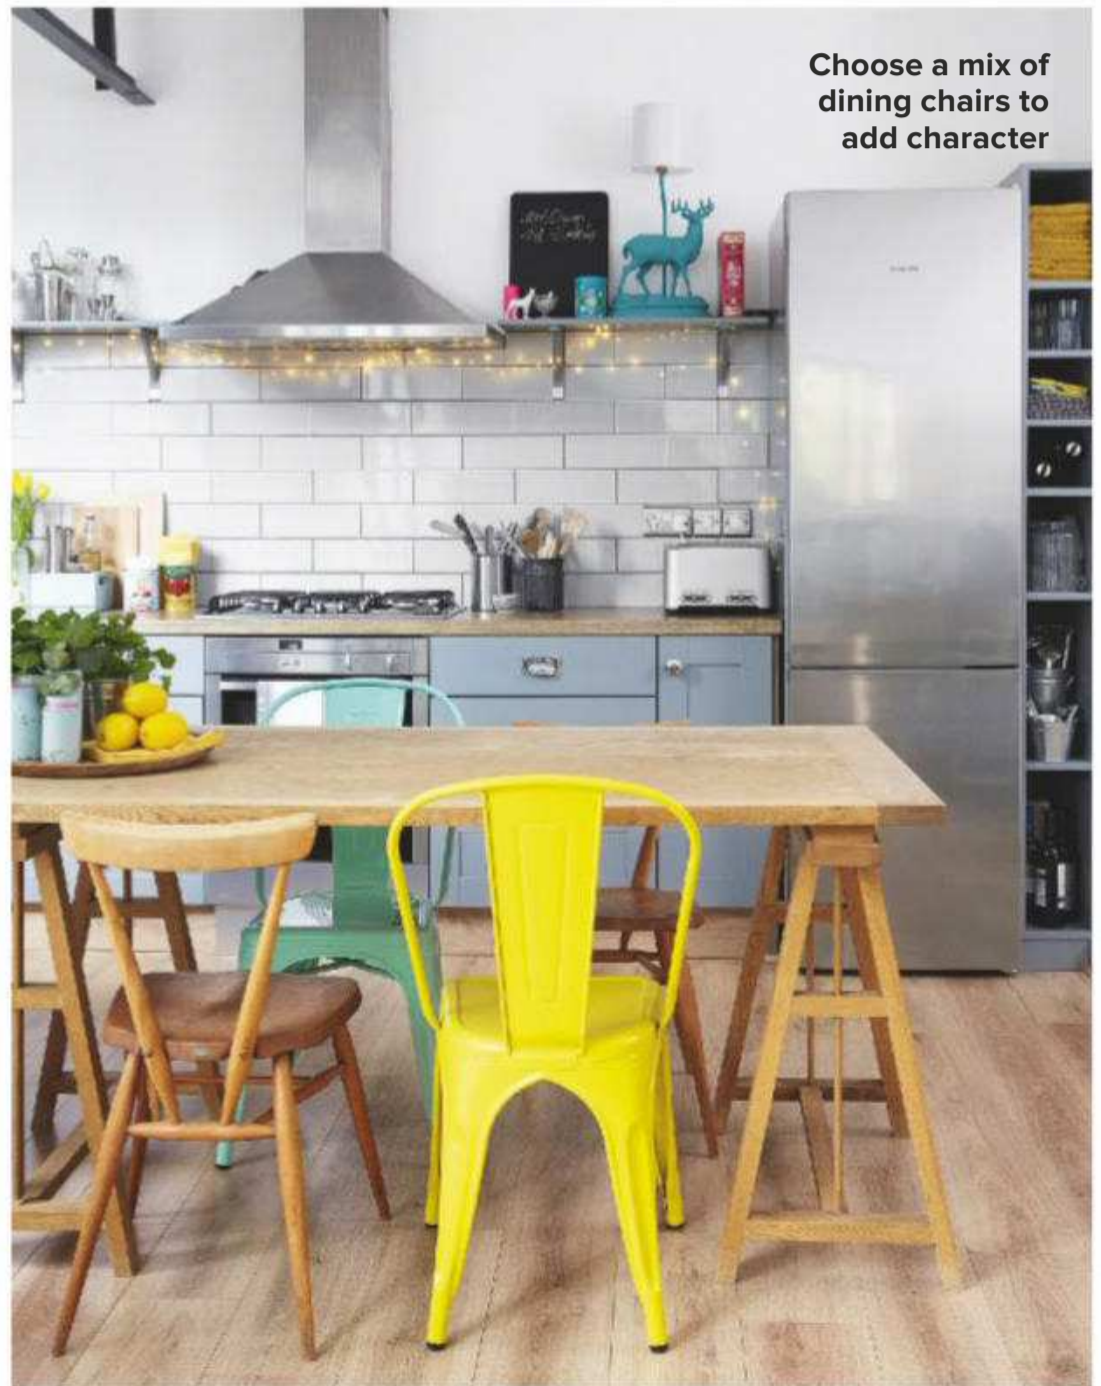

Make it work for you

LEIGH'S STYLE: FRESH AND BRIGHT

Transform a simple grey kitchen with quirky industrial-look furniture, rustic accessories and bright pops of aqua