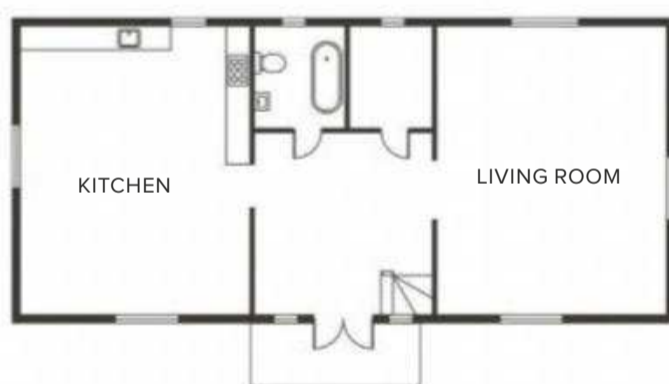

GROUND FLOOR