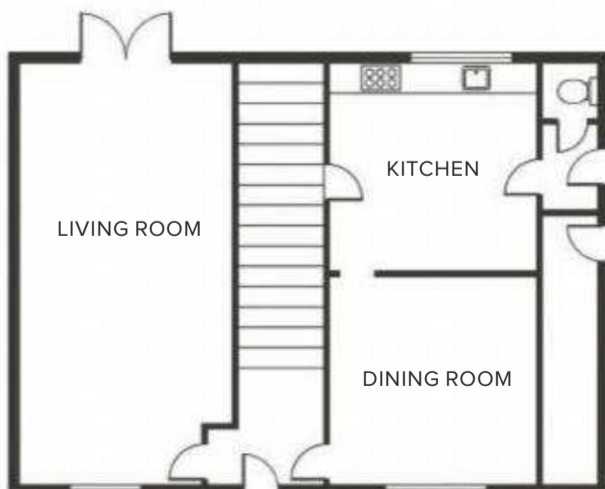

GROUND FLOOR

A characterful old farmhouse would have been Holly Grundy’s ideal home, but when she and her partner Paul James began house-hunting, she had to prioritise head over heart. ‘I’m fascinated by older properties with a history, but with two small boys, my focus was on finding the right space and location first,’ she says. ‘This house was dark, tired, and certainly not my style, but it ticked those “practical” boxes.’

Three bedrooms, a roomy garden and the handy position close to family and school sealed the deal, but Holly wanted it to be more than a convenient, functional house, so she set to work brightening the place up. ‘I’ve developed a very distinctive, “American farmhouse” style,’ she says.

‘It started when I began following some American Instagrammers, and has evolved since then. It’s a simple look, with a restricted, neutral palette and lots of white. The homes I’m inspired by are old, with porches and shiplap walls, which I can’t have, but I can emulate other elements, like the natural wood, rustic furniture and worn, weathered surfaces.

‘I’ve been through vintage country and pared-back Scandi looks in the past, but I’m sticking to this one now. A lot of the statement pieces of furniture I have would work in a different scheme if I do ever want to ring the changes, though.

‘I love really quick, simple makes and find loads of ideas to copy in magazines and online. If I see something I like, I’ll just try to put it together myself,’ she says. ‘I don’t follow any pattern – I just do what looks right to me.’ See more of Holly’s home on Instagram, @theenglishfarmhouse.