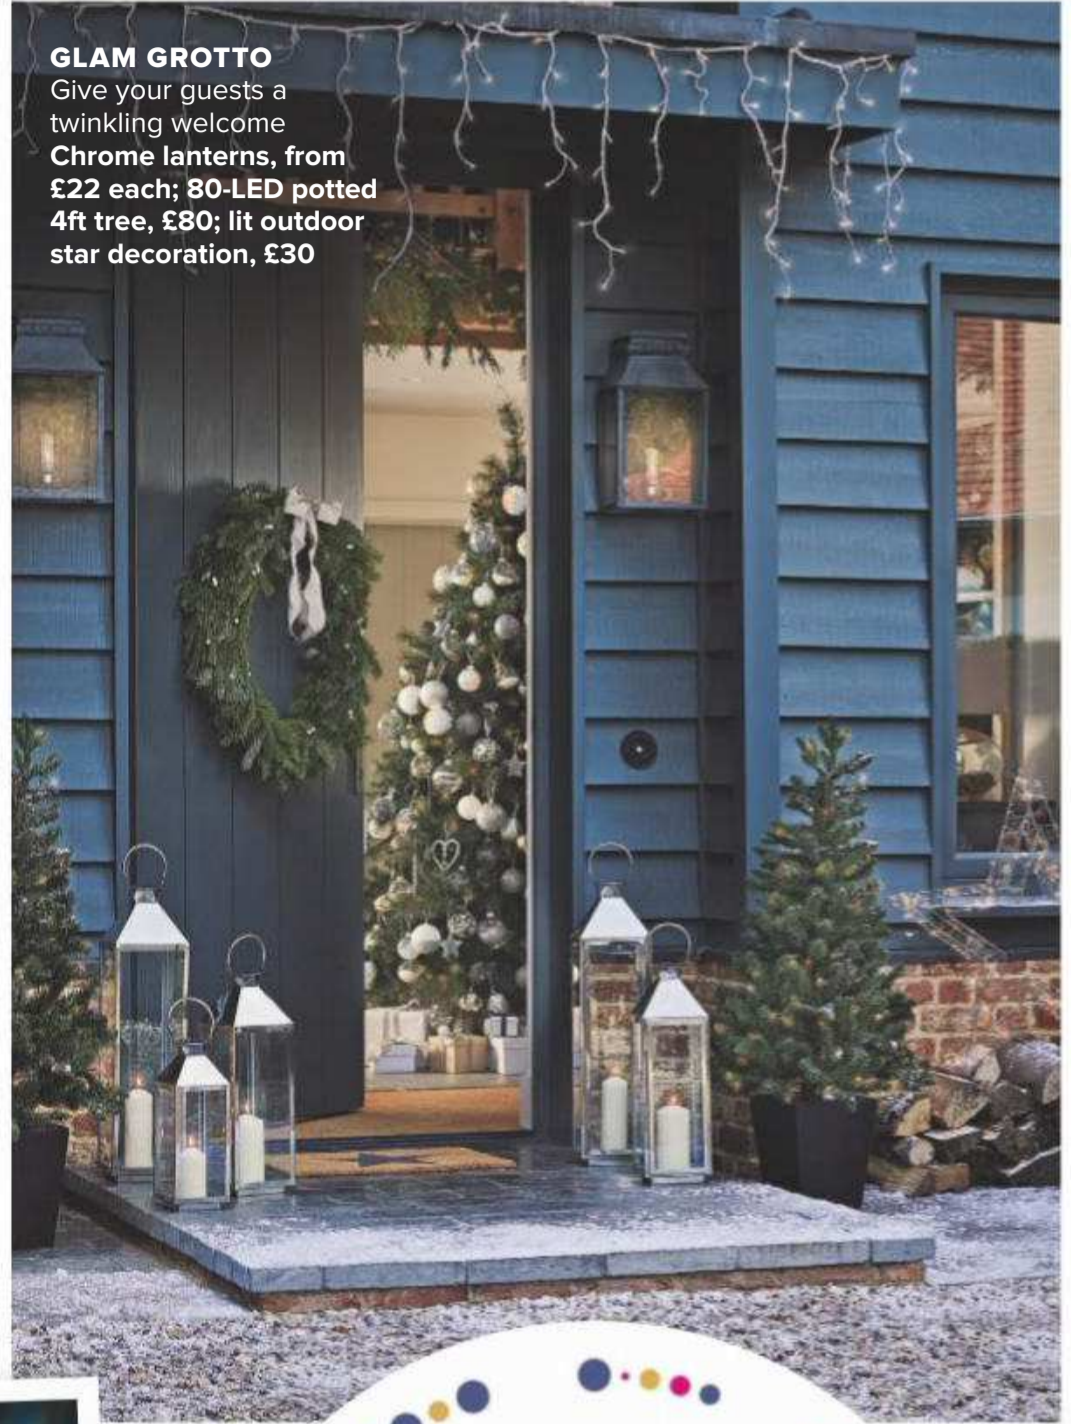

SHINY SHAPES
Hexagonal taper candlesticks, £8

TOP TIPPLE
Set of four gold-effect wine glasses, £26

BOTTOMS UP
Set of four gold-effect shot glasses, £10

GLAM GROTTO

Give your guests a twinkling welcome
Chrome lanterns, from £22 each; 80-LED potted 4ft tree, £80; lit outdoor star decoration, £30